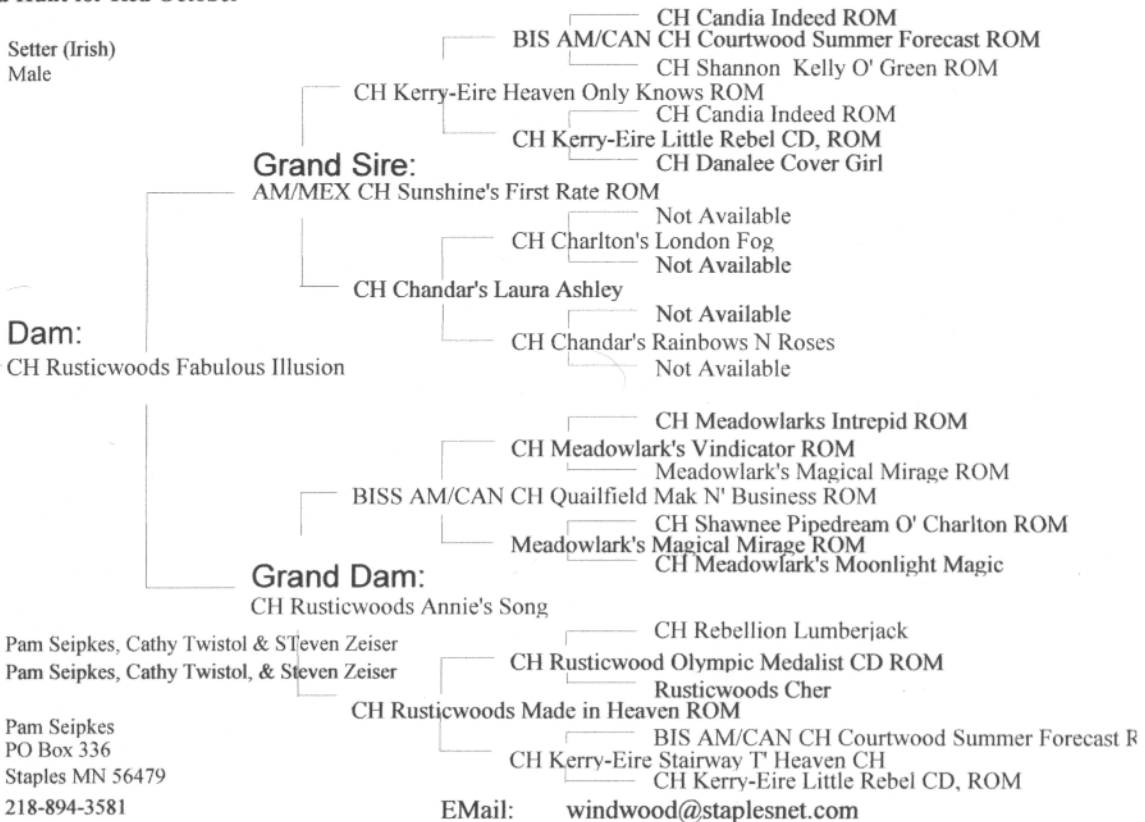

# Windwood Irish Setters Certificate Of Pedigree

Breed: Setter (Irish)  
Sex: Male

I Certify, to the best of my knowledge, the information in this pedigree is correct.

Signed: \_\_\_\_\_

Date: \_\_\_\_\_

"TBDM"