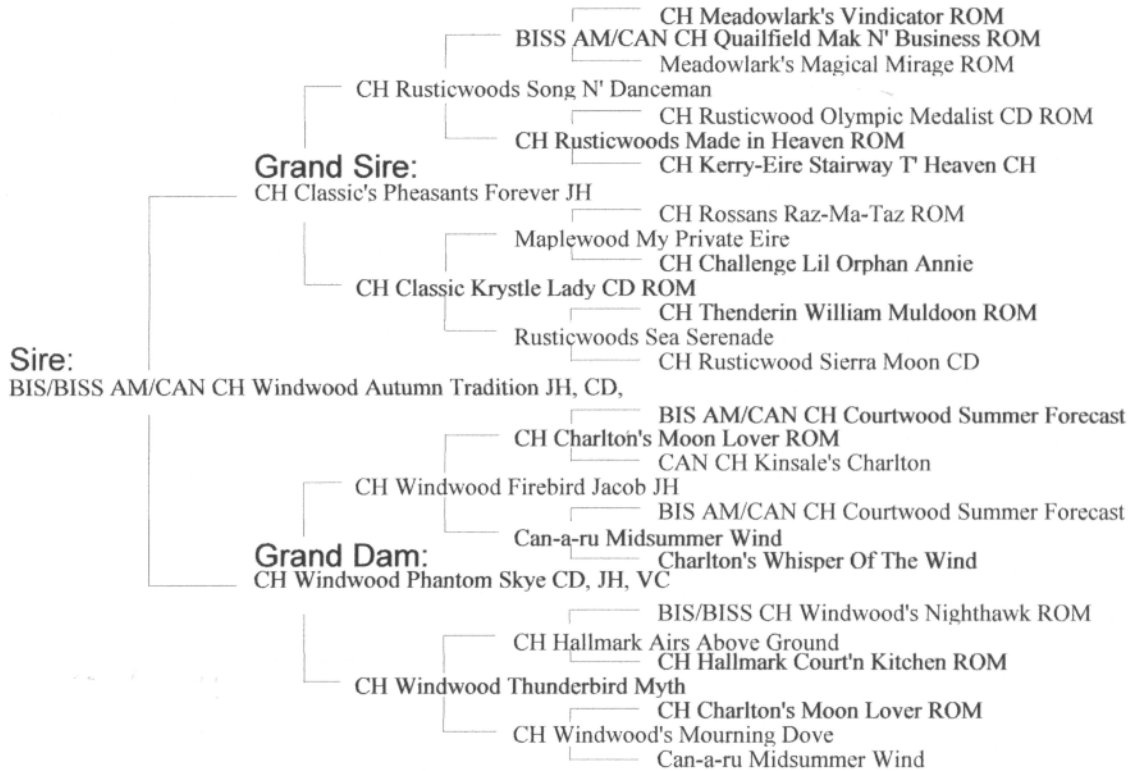

# Windwood Irish Setters Certificate Of Pedigree

Breed: Setter (Irish)  
Sex: Male

I Certify, to the best of my knowledge, the information in this pedigree is correct.

Signed: \_\_\_\_\_

Date: \_\_\_\_\_

"TBDM"