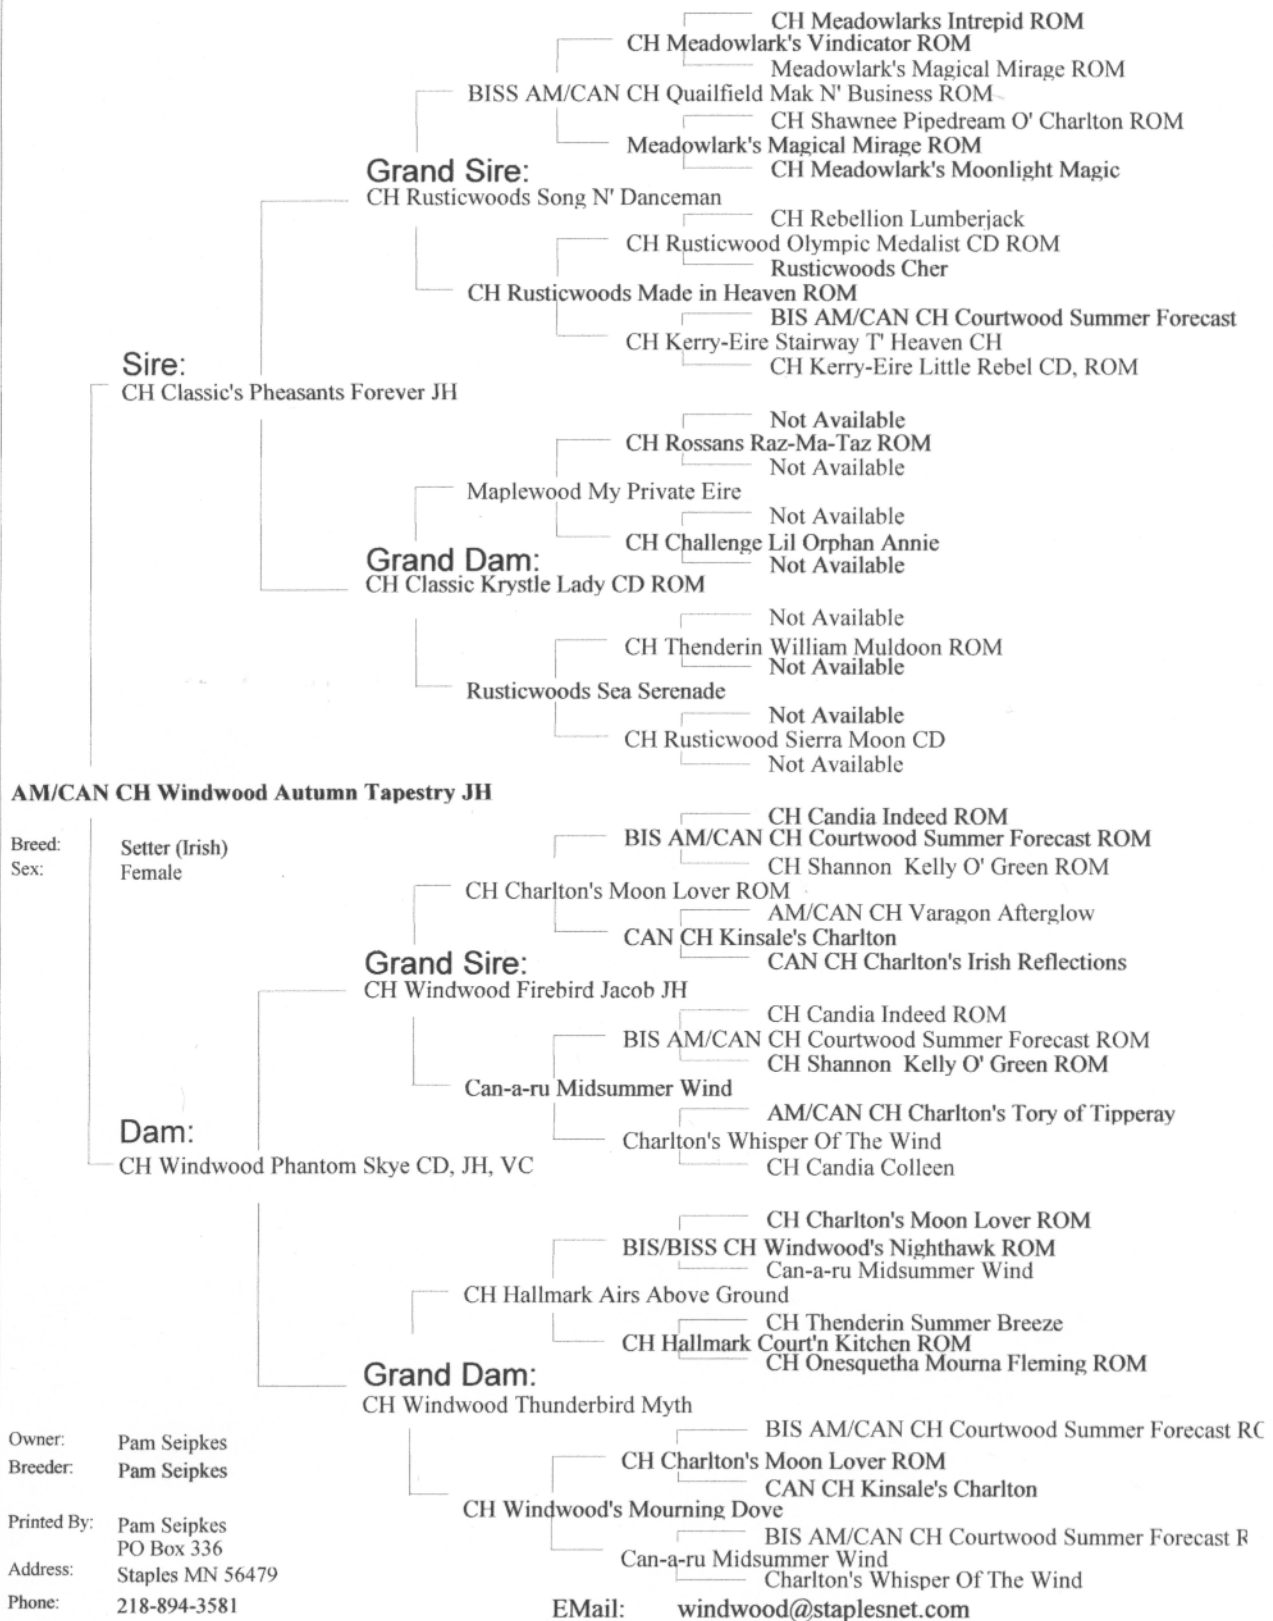

# Windwood Irish Setters Certificate Of Pedigree

I Certify, to the best of my knowledge, the information in this pedigree is correct.

Signed: \_\_\_\_\_

Date: \_\_\_\_\_

"TBDM"